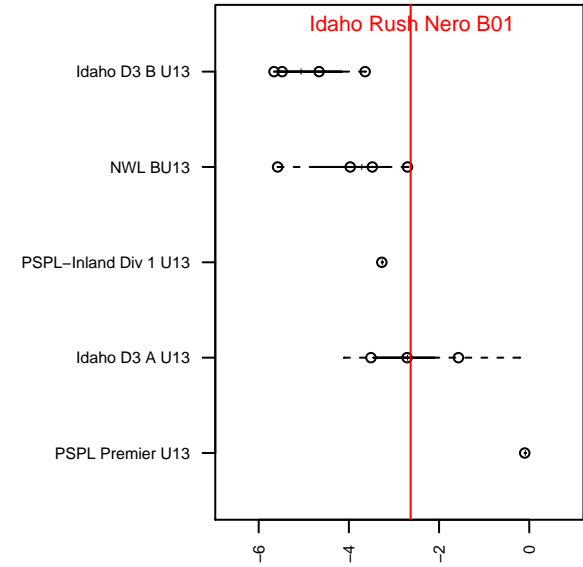

# Idaho Rush Nero B01

Idaho Rush Soccer  
 Boise, ID  
 B01 total strength=863  
 attack=1.51 defense=1.03  
 fall league = Idaho D3 A U13, Idaho D3 B U13  
 spr league = Spr Idaho D3 B U13

alt names used:  
 IDAHO RUSH NERO  
 IDAHO RUSH NERO  
 IDAHO RUSH NERO  
 IDAHO RUSH NERO

Venues played:  
 2014 Idaho D3 A U13  
 2014 Idaho D3 B U13  
 2014 FC Nova Fall Showcase U13B King  
 2014 Spr Idaho D3 B U13

**Idaho Rush Nero B01**  
 Dots are actual minus expected GF (blue circles) and GA (red triangles).  
 Blue line is smoothed change in attack strength. Red is smoothed change in defense strength.

**attack and defense variance (black dot)  
relative to other teams  
and top 10 in region**

**attack and defense rating  
relative to others at age  
and all opponents in last 13 months**

**Performance relative to 13 month average**